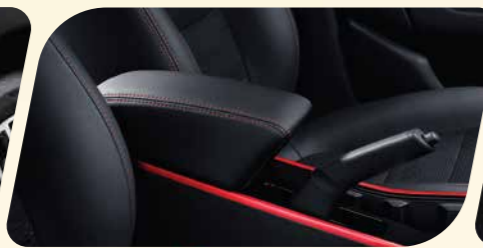

A new infinite weave grille, in combination with a redesigned front bumper, sets the tone for an active and sportier IRIZ.

LED Headlamps

Semi Leather Seats

Air-Conditioning with Digital Display

LED Daytime Running Lamps

Front Armrest with Console Box

Sport Pedals

16" Alloy Wheels

Black Roof with Roof Rails

All-Round Body Mouldings

Revolutionary *Connectivity*

Offering connectivity that is unmatched by any other vehicle in its class, feel in command as you connect to the IRIZ for communication, navigation and entertainment options.